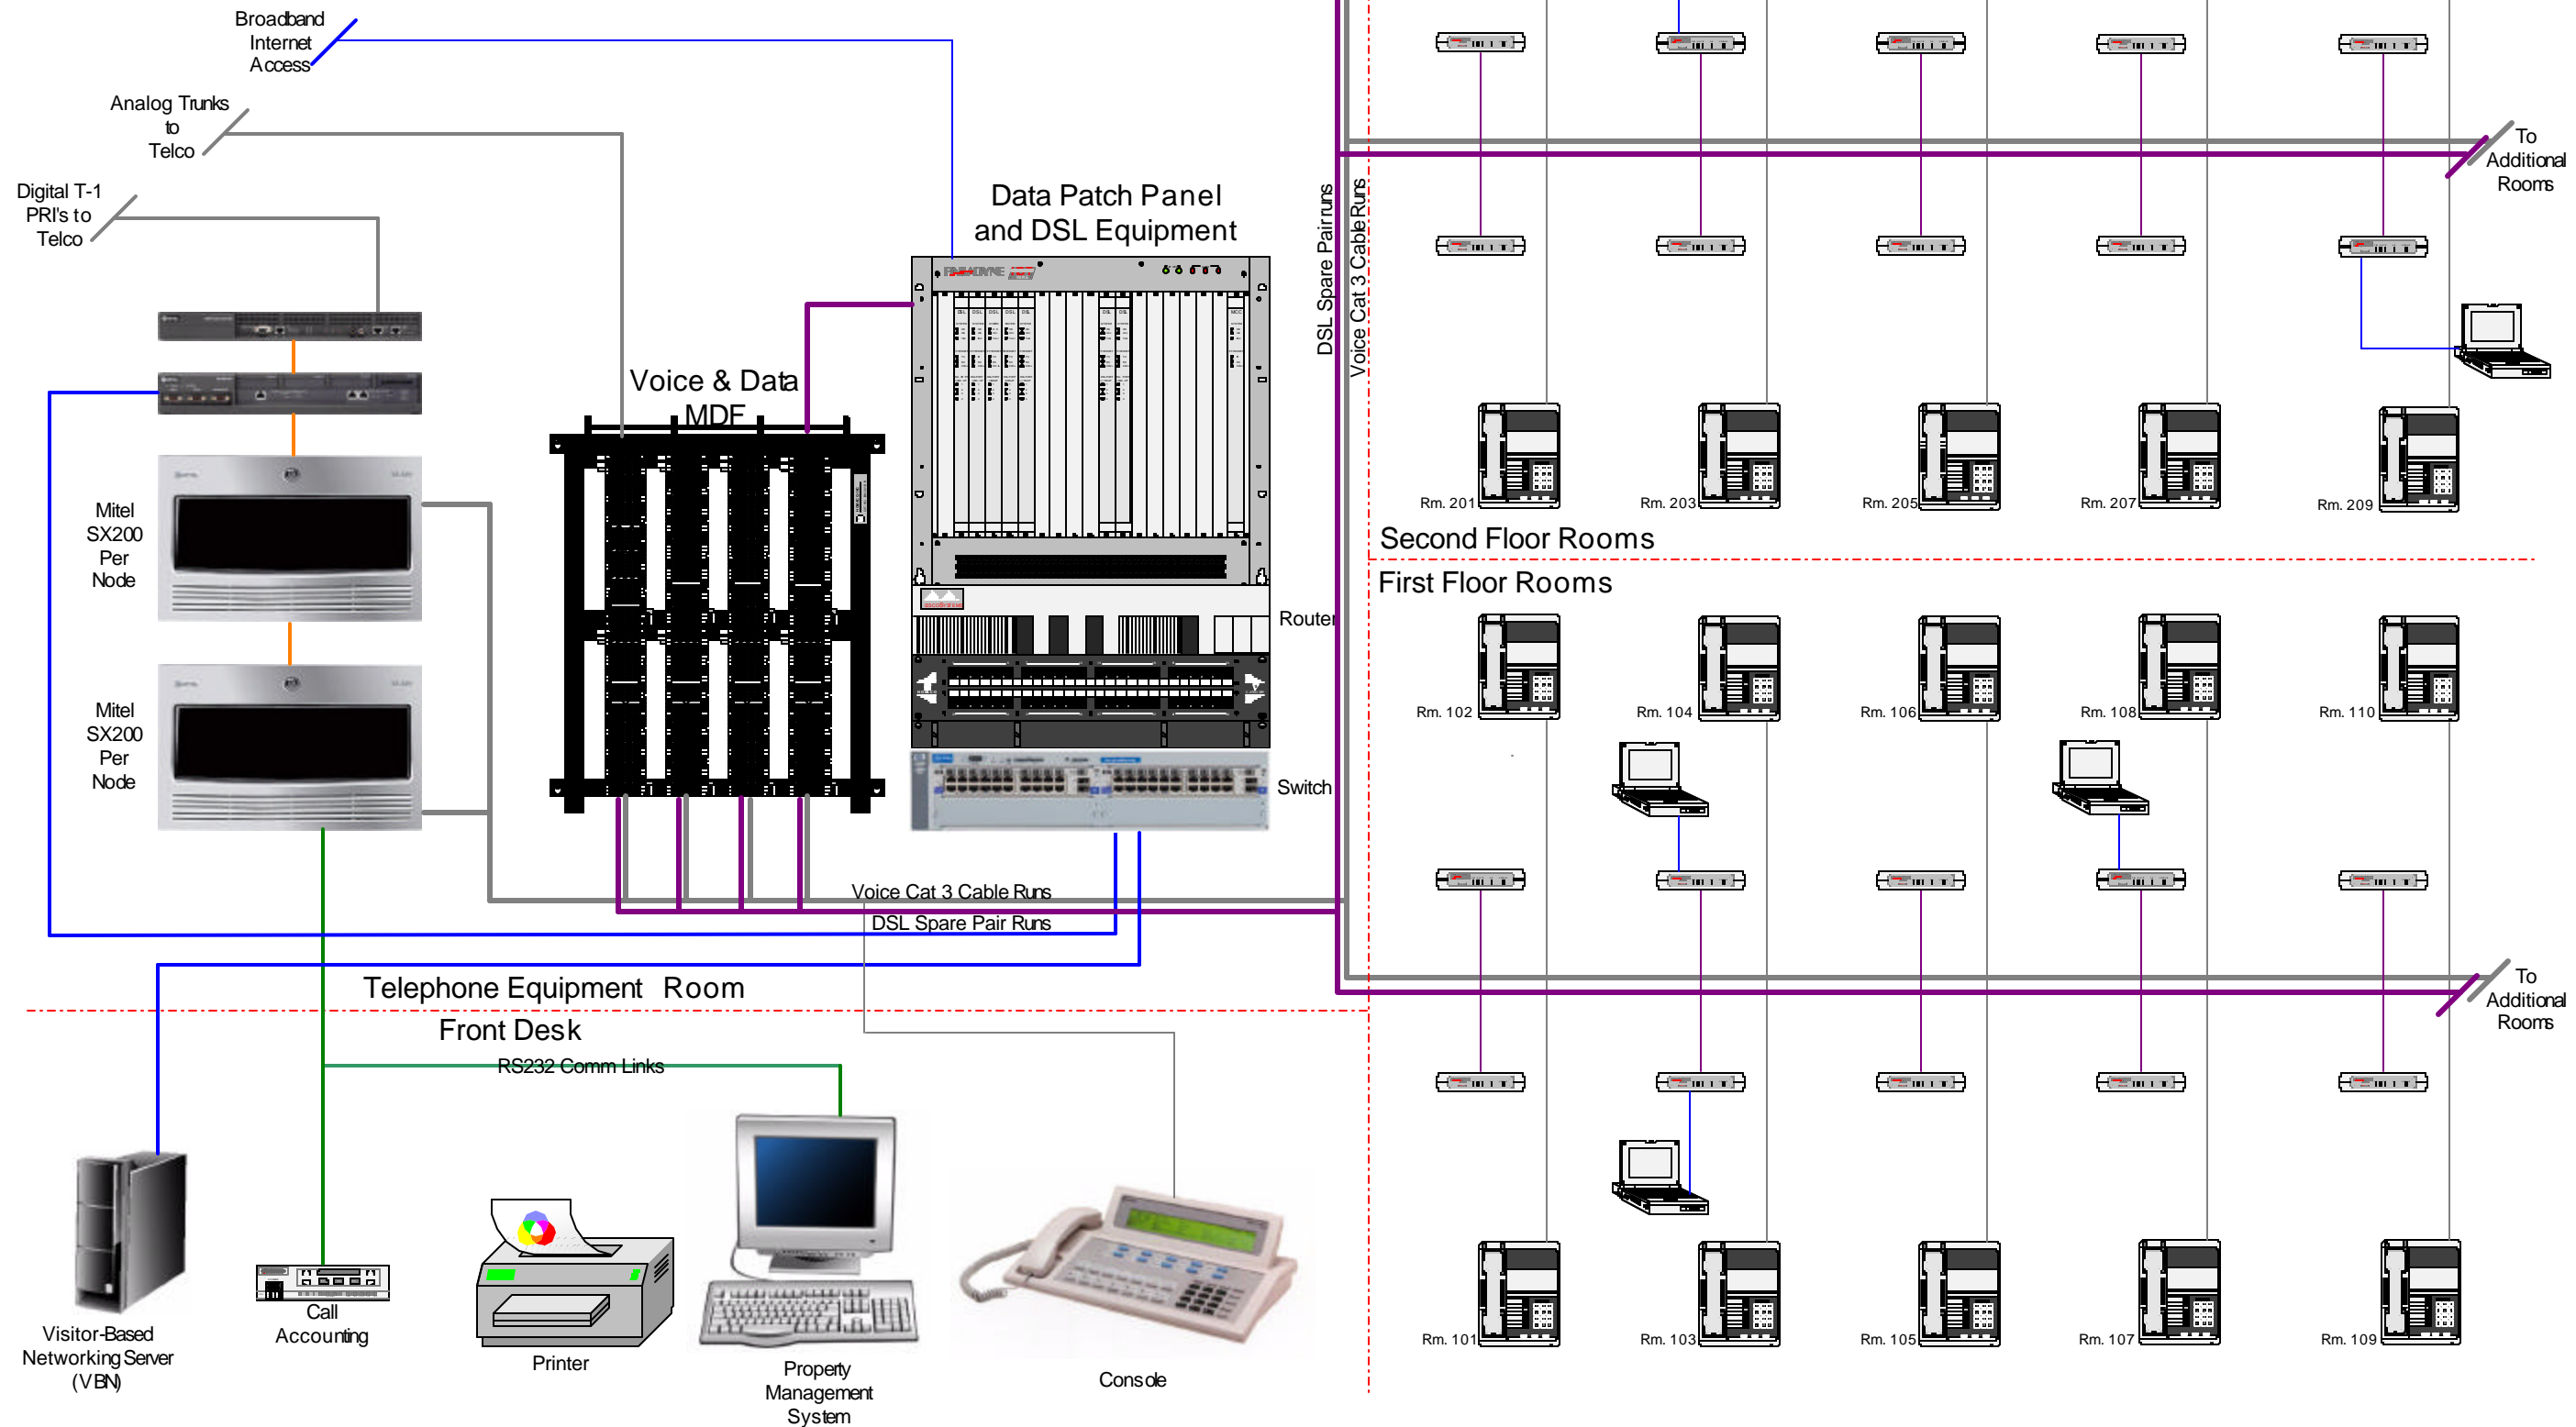

Property-Wide High-Speed Connectivity via Spare Pair ADSL Modem

**HOSPITALITY
INTEGRATED TECHNOLOGY
SOLUTIONS**

PROJECT	Lodging Designs
version	A05..014
FULL FILENAME	D:\MY DOCUMENTS\CAD DRAWING S\1 LODGING DATA AND TELCOM DRAWING S\1 LODGIN.GDWG
ENGINEER	JEFFREY D. WENTE
TITLE	Spare Pair ADSL Modem
PAGE	10 OF 14